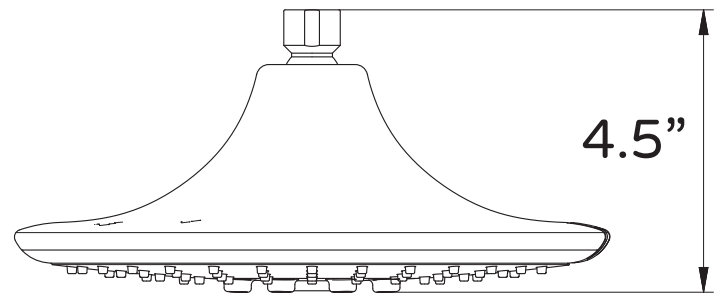

GENIE Shower Head

Model # 2002-CH

297 Anna St. | Watsonville, CA 95076
Toll Free: 888.785.7320
www.PulseShowerSpas.com

GENERAL DESCRIPTION

The NEW PULSE Genie ShowerHead is one of the most unique shower heads on the market. Easily switch between shower head functions with the wave of your hand!

THIS SHOWERSPA DOES NOT INCLUDE SHOWER ARM.

PRODUCT FEATURES

- Adjustable sensors
- 2 function showerhead: Natural Rain and Powerful Mist
- LED light
- 100% power generated by water flow
- NO battery or electricity needed
- Easy to clean
- 50% less water than regular shower head

SPECIFICATIONS

- 2.5 GPM/9.5 LPM Shower System