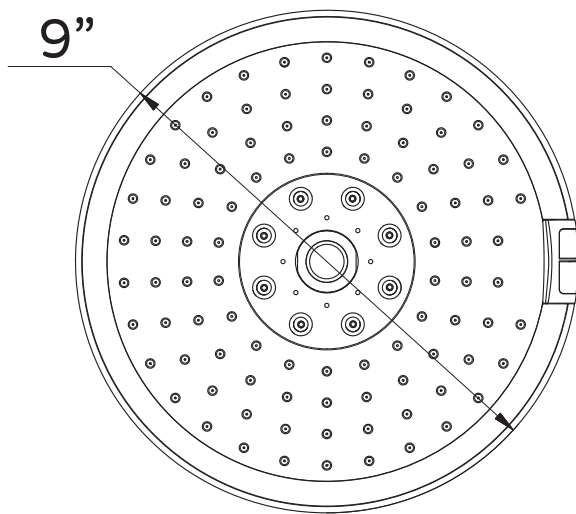

GENIE Shower Head

Model # 2002-CH

297 Anna St. | Watsonville, CA 95076
Toll Free: 888.785.7320
www.PulseShowerSpas.com

GENERAL DESCRIPTION

The NEW PULSE Genie ShowerHead is one of the most unique shower heads on the market. Easily switch between shower head functions with the wave of your hand!

THIS SHOWERSPA DOES NOT INCLUDE SHOWER ARM.

PRODUCT FEATURES

- Adjustable sensors
- 2 function showerhead: Natural Rain and Powerful Mist
- LED light
- 100% power generated by water flow
- NO battery or electricity needed
- Easy to clean
- 50% less water than regular shower head

SPECIFICATIONS

- 2.5 GPM/9.5 LPM Shower System