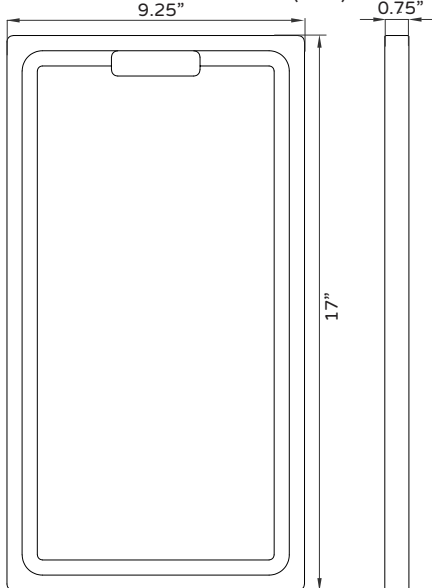

WOODEN CUTTING BOARD (TOP)

PSS-AA-01

STAINLESS STEEL PRODUCE BASKET

SINK FAUCET