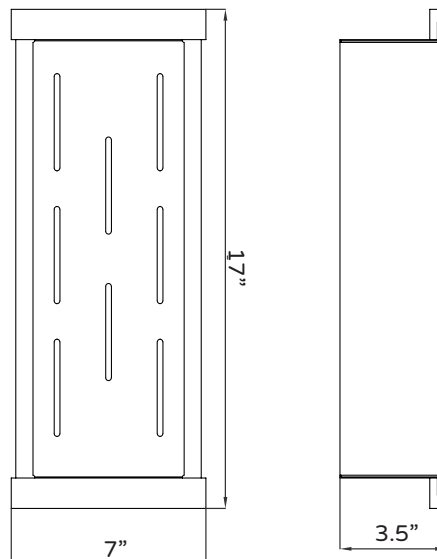

WOODEN CUTTING BOARD (TOP)

PSS-AA-01

STAINLESS STEEL PRODUCE BASKET

SINK FAUCET