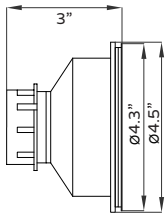

DRAIN (SIDE)