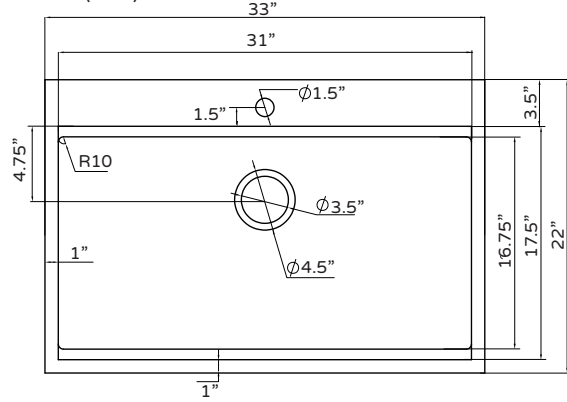

Santa Cruz Sink

Model # SCS-3322SBA-GMB, SCS-3322SBA-SSB

Specification Sheet

TECHNICAL INFORMATION

- Installation: Drop-in
- Color: Gun Metal Black (GMB) or Brushed Stainless Steel (SSB)
- Drain Location: Middle Top
- Faucet Color: Matte Black or Brushed Stainless Steel
- Faucet GPM: 1.8

PRODUCT FEATURES

- Simple, drop-in installation, compatible with any countertop
- Spring neck faucet, drain, protective stainless steel bottom grid, produce basket and acacia cutting board attachments included
- Deep bowl offers superior functionality for busy households
- Made of durable, corrosion-resistant 16-gauge stainless steel, built to withstand heavy and daily use
- Brushed finish for easy cleaning and maintenance
- Mounting template included to assist with installation

NOTES

- Measure your actual product for rough-in details
- Install this product according to the installation instructions
- Faucet cUPC approved
- Due to the natural characteristics of acacia wood, each cutting board will vary in grain, color, and appearance. Images shown are for illustrative purposes only.

WARRANTY

- Lifetime Limited Warranty

SINK (TOP)