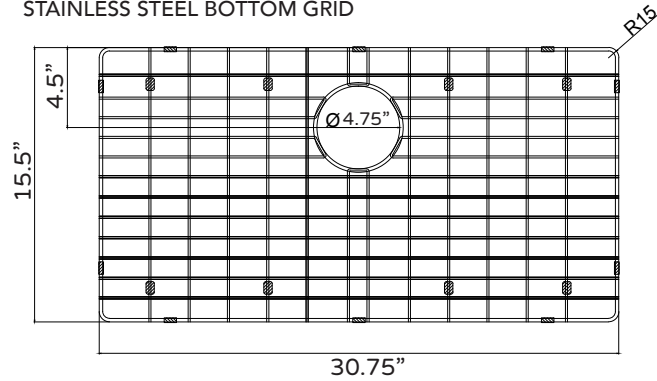

STAINLESS STEEL BOTTOM GRID