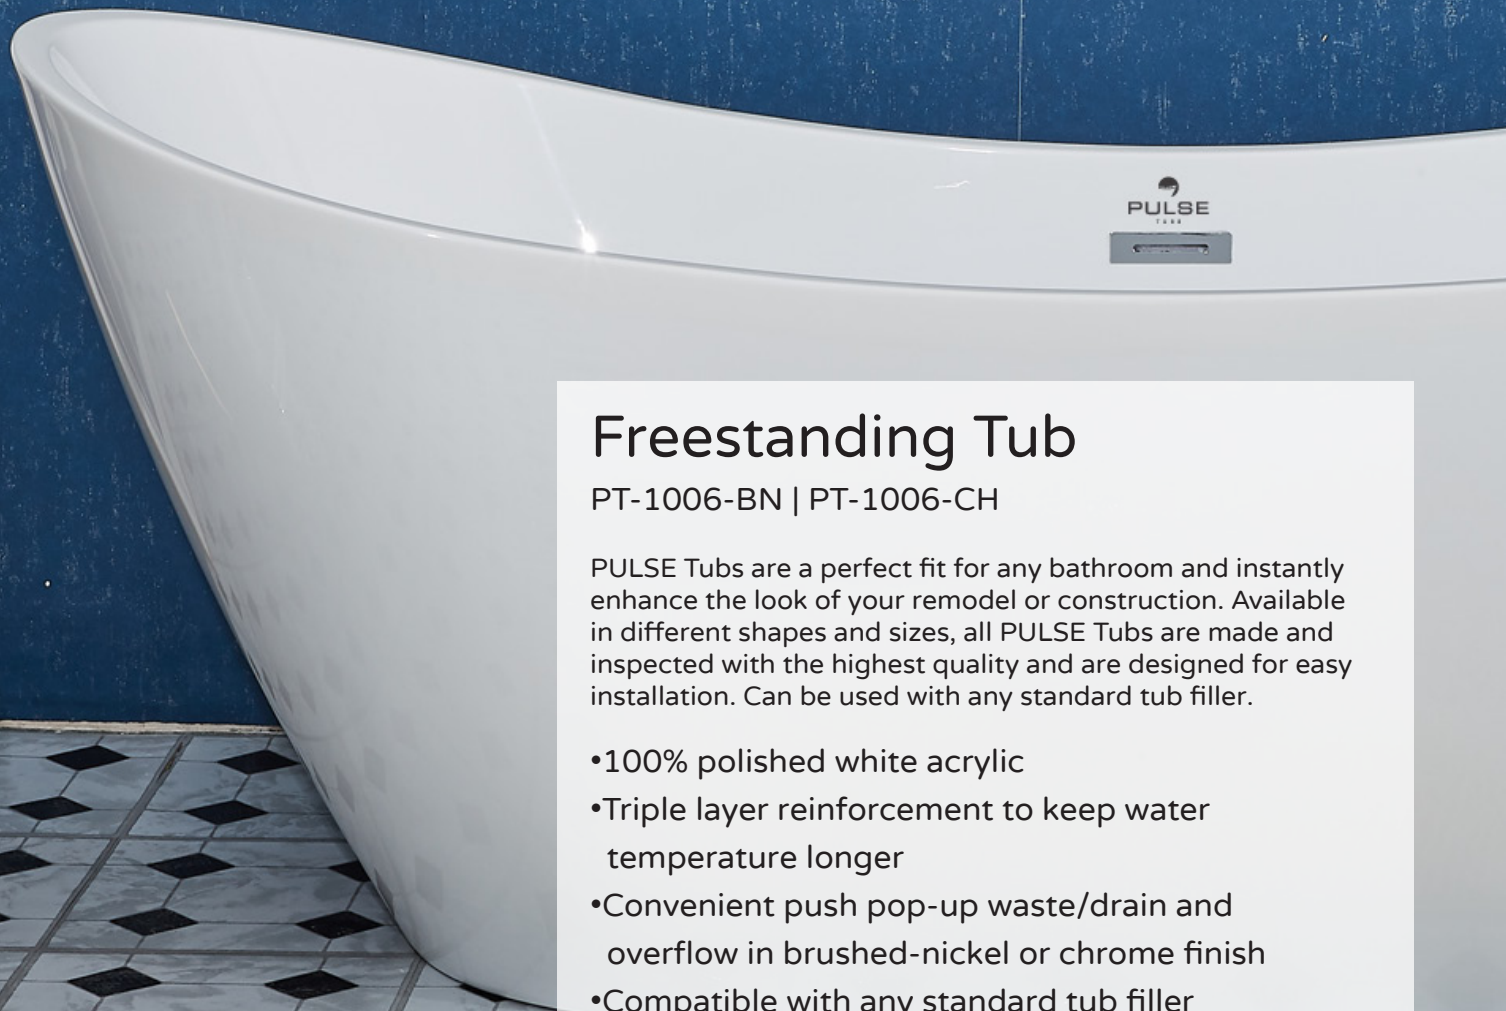

ET LA PAIX
ORIGINAUX ET LITHOGRAPHIES

22 OCTOBER - 12 NOVEMBER 1971

PULSE
SHOWERS PAS

Freestanding Tub

PT-1006-BN | PT-1006-CH

PULSE Tubs are a perfect fit for any bathroom and instantly enhance the look of your remodel or construction. Available in different shapes and sizes, all PULSE Tubs are made and inspected with the highest quality and are designed for easy installation. Can be used with any standard tub filler.

- 100% polished white acrylic
- Triple layer reinforcement to keep water temperature longer
- Convenient push pop-up waste/drain and overflow in brushed-nickel or chrome finish
- Compatible with any standard tub filler
- Easy installation using adjustable leveling feet
- Tub bottom reinforced with stainless steel brackets