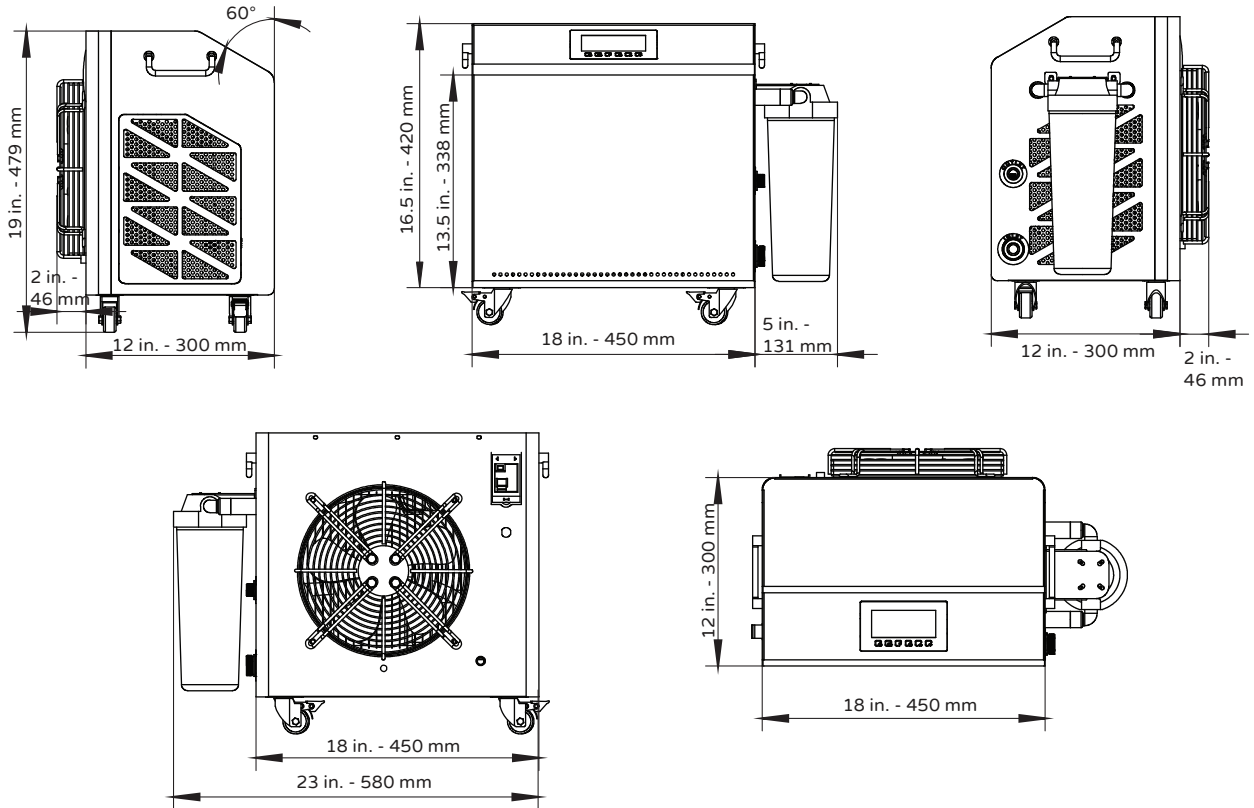

PolarSpa Chiller

Model # PPS-3021-DT

Specification Sheet

831.724.7300
www.PulsePolarSpa.com

TECHNICAL INFORMATION

- Finishes: White
- Fixtures: White

NOTES

- Measure your actual product for rough-in details
- Install this product according to the installation instructions
- Chiller Cover not included