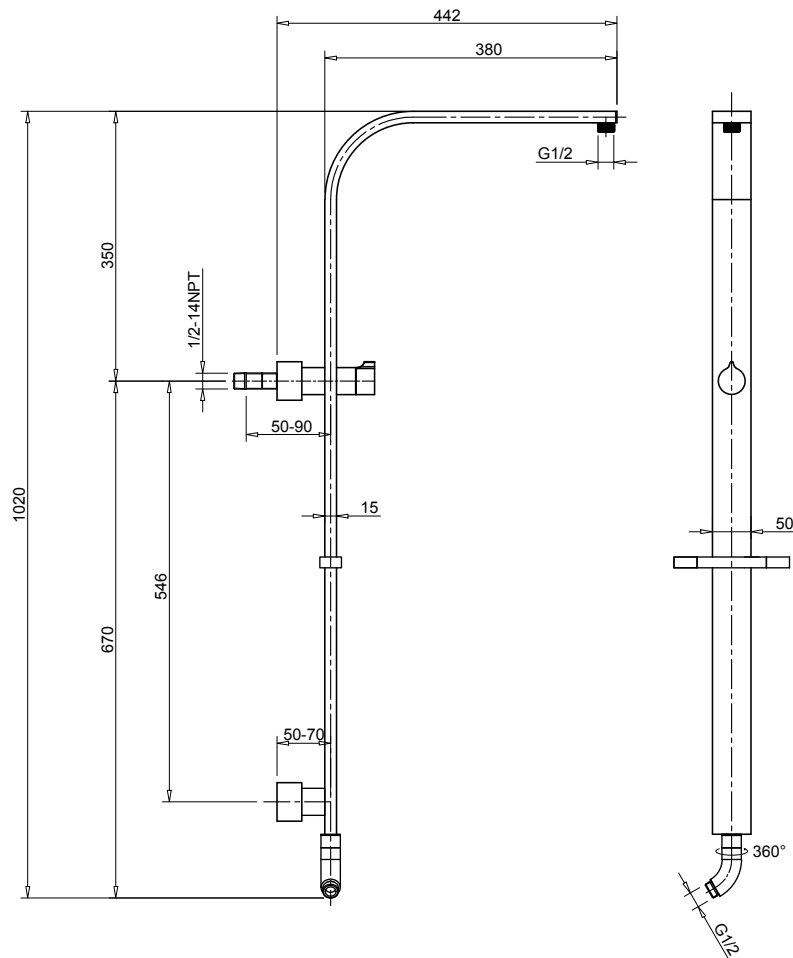

## Model # 7004-CH & #7004-BN

### Specification Sheet

297 Anna St. | Watsonville, CA 95076  
Toll Free: 888.785.7320  
www.PulseShowerSpas.com

#### PRODUCT FEATURES

- Surface mounted and completely pre-plumbed, easily retrofit your existing shower
- Available in chrome or brushed-nickel
- Position handheld at desired height along adjustable vertical bar
- 8 x 12 inch rectangular stainless steel rain showerhead with soft tips
- Multi-function hand shower

#### SPECIFICATIONS

- 2.5 GPM/9.5 LPM Shower System