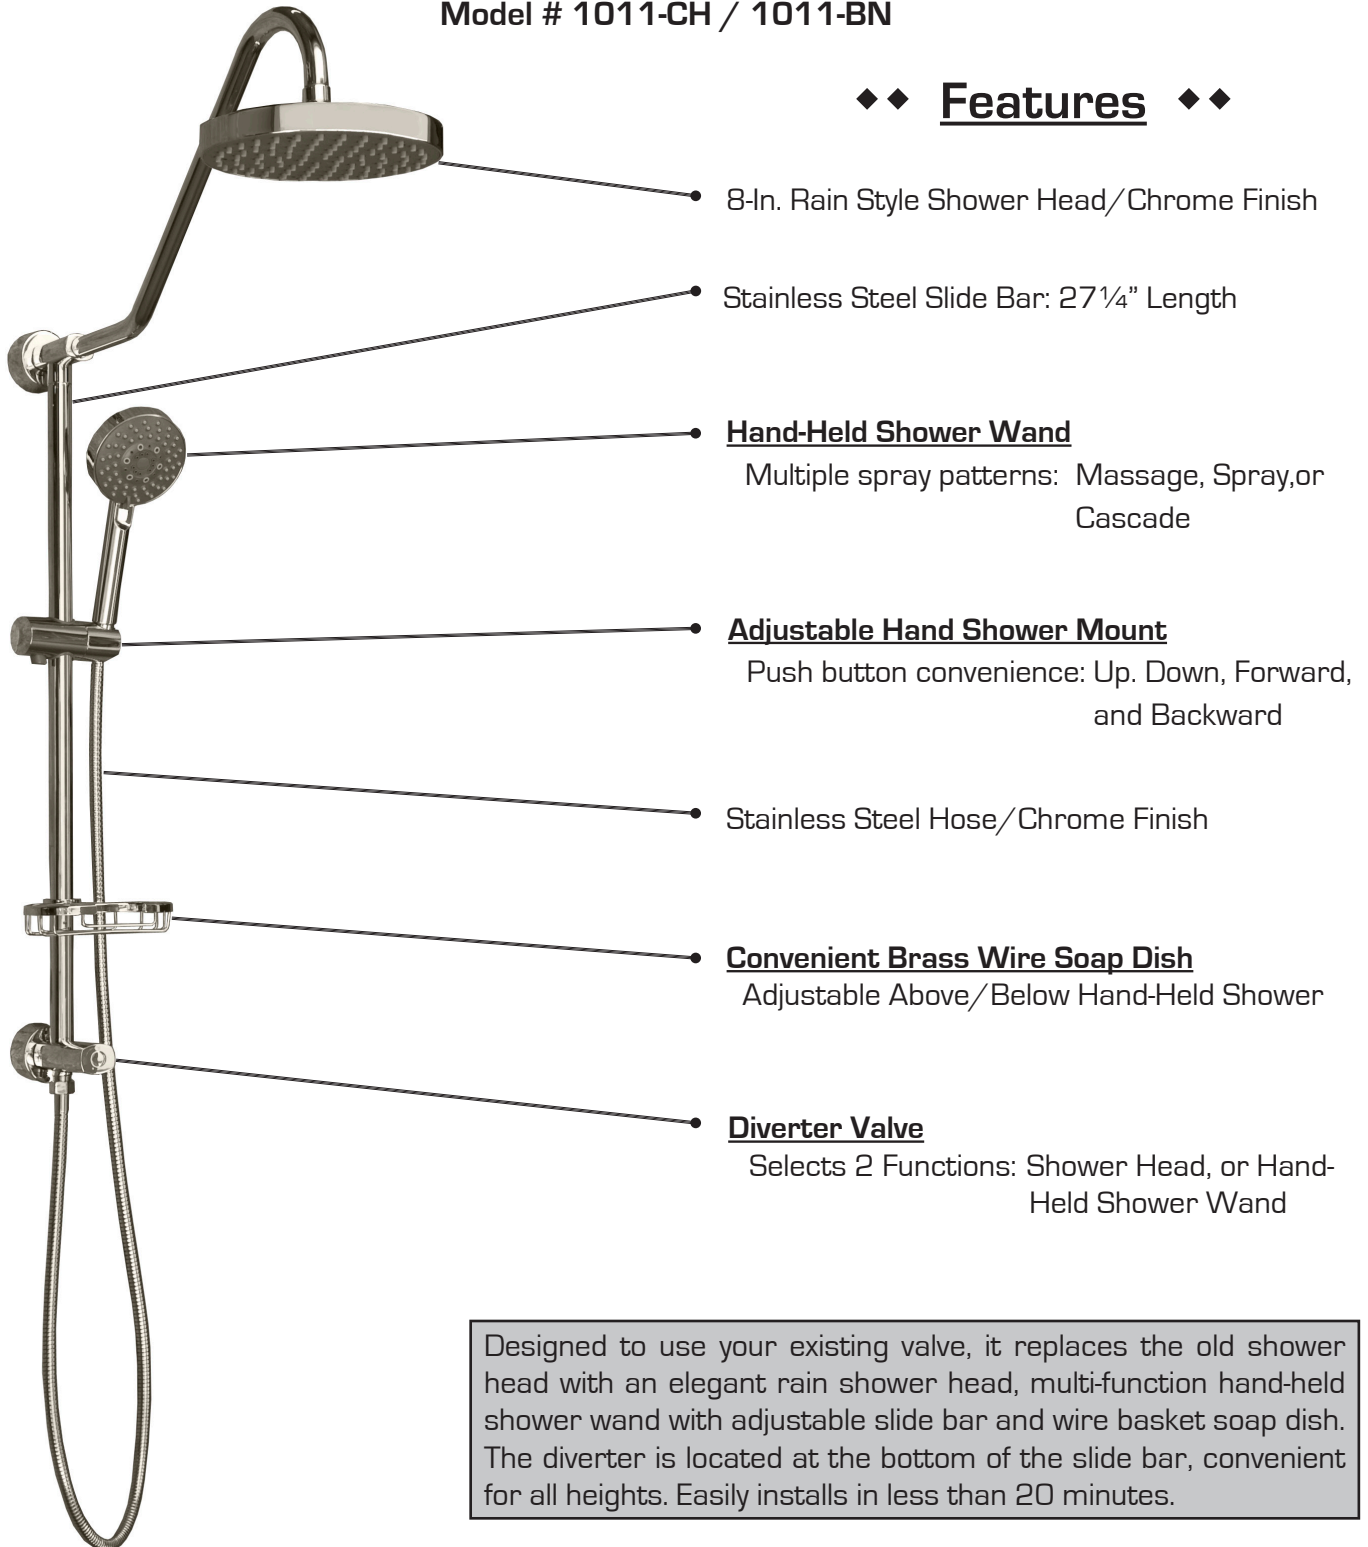

## Kauai II Rain Shower System Model # 1011-CH / 1011-BN

### ◆◆ Features ◆◆

8-In. Rain Style Shower Head/Chrome Finish

Stainless Steel Slide Bar: 27¼" Length

**Hand-Held Shower Wand**

Multiple spray patterns: Massage, Spray, or Cascade

**Adjustable Hand Shower Mount**

Push button convenience: Up, Down, Forward, and Backward

Stainless Steel Hose/Chrome Finish

**Convenient Brass Wire Soap Dish**

Adjustable Above/Below Hand-Held Shower

**Diverter Valve**

Selects 2 Functions: Shower Head, or Hand-Held Shower Wand

Designed to use your existing valve, it replaces the old shower head with an elegant rain shower head, multi-function hand-held shower wand with adjustable slide bar and wire basket soap dish. The diverter is located at the bottom of the slide bar, convenient for all heights. Easily installs in less than 20 minutes.