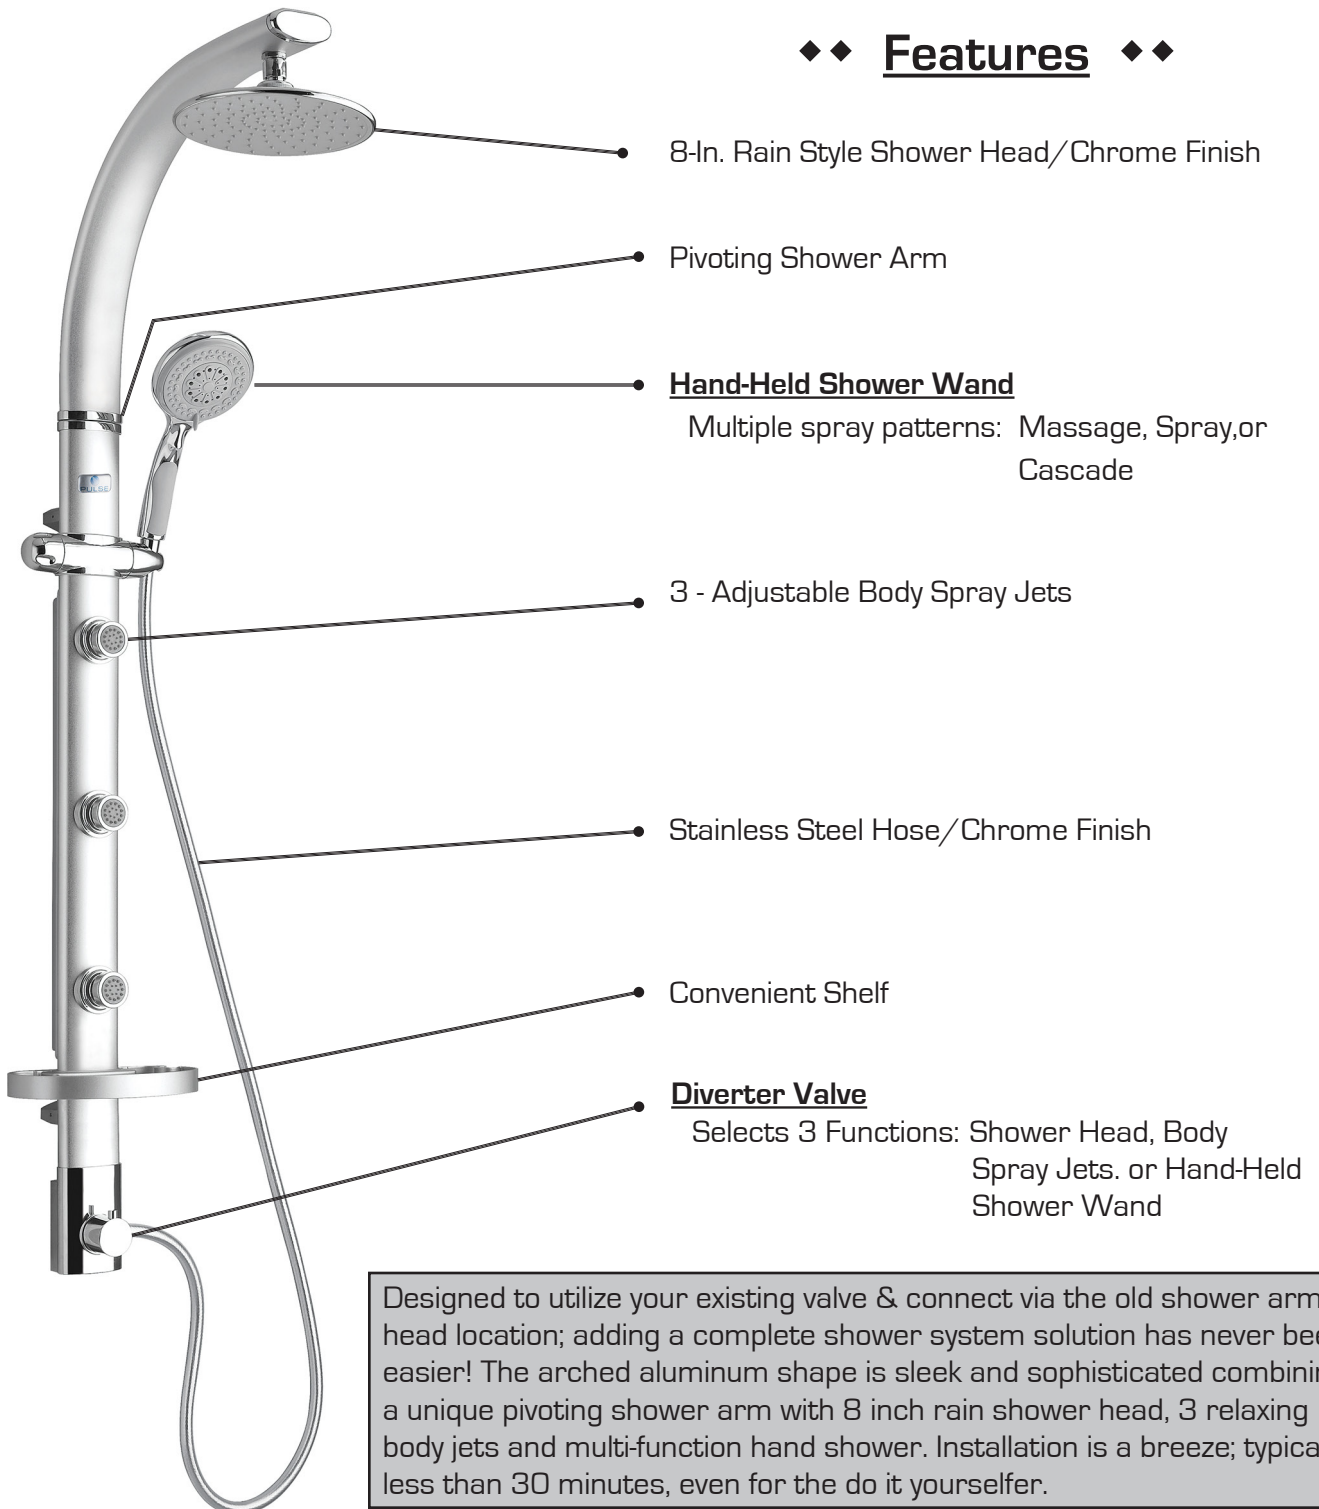

PULSE

SHOWERS P A S

Bonzai Shower System Model # 1017S / 1017B

◆◆ Features ◆◆

8-In. Rain Style Shower Head/Chrome Finish

Pivoting Shower Arm

Hand-Held Shower Wand

Multiple spray patterns: Massage, Spray, or Cascade

3 - Adjustable Body Spray Jets

Stainless Steel Hose/Chrome Finish

Convenient Shelf

Diverter Valve

Selects 3 Functions: Shower Head, Body Spray Jets, or Hand-Held Shower Wand

Designed to utilize your existing valve & connect via the old shower arm/head location; adding a complete shower system solution has never been easier! The arched aluminum shape is sleek and sophisticated combining a unique pivoting shower arm with 8 inch rain shower head, 3 relaxing body jets and multi-function hand shower. Installation is a breeze; typically less than 30 minutes, even for the do it yourselfer.