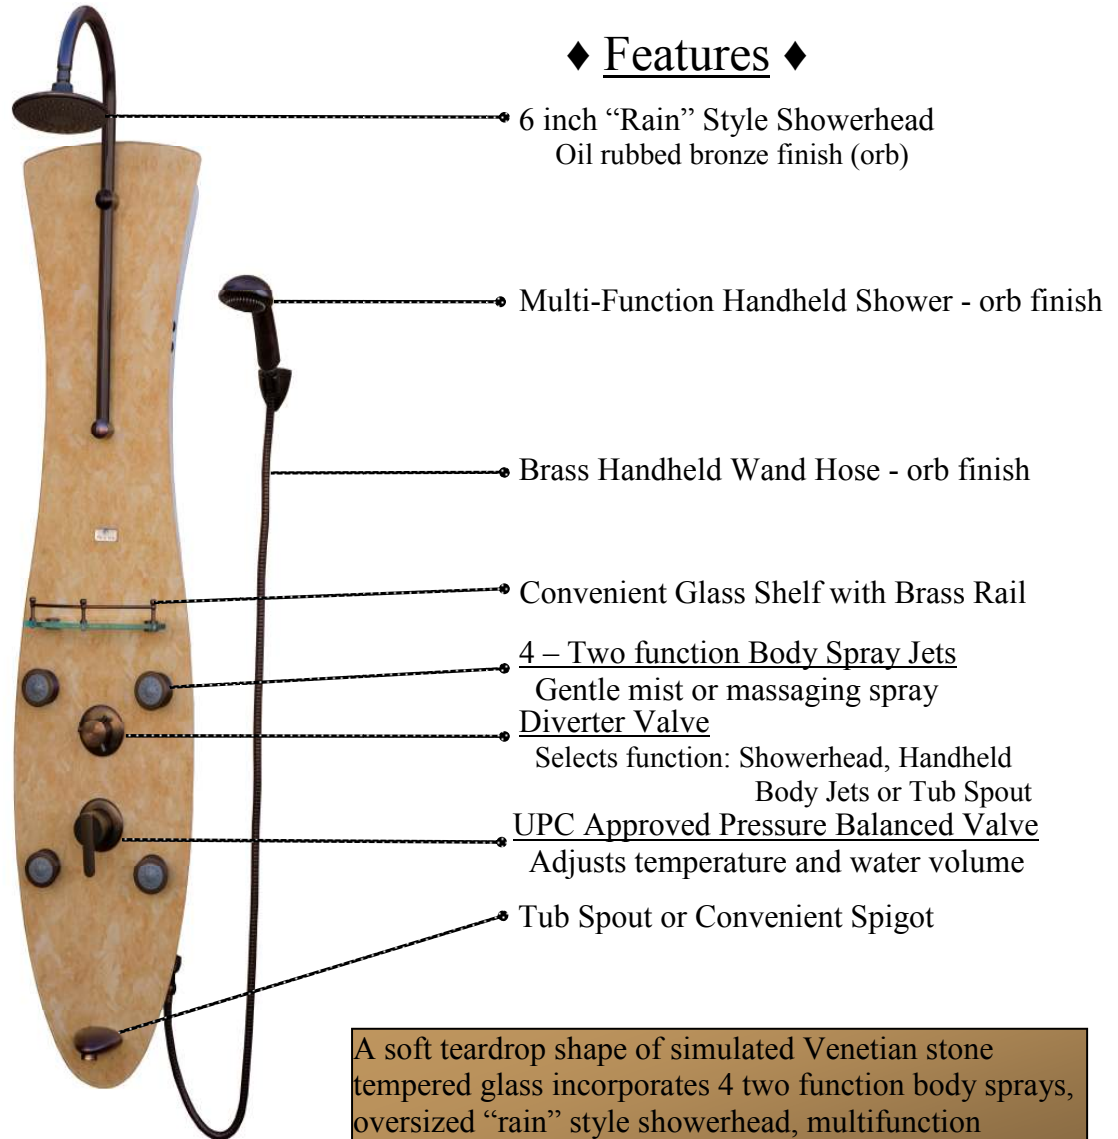

PULSE

SHOWERS PAS

Molokai Model #1006 - ORB

◆ Features ◆

6 inch "Rain" Style Showerhead
Oil rubbed bronze finish (orb)

Multi-Function Handheld Shower - orb finish

Brass Handheld Wand Hose - orb finish

Convenient Glass Shelf with Brass Rail

4 – Two function Body Spray Jets

Gentle mist or massaging spray

Diverter Valve

Selects function: Showerhead, Handheld
Body Jets or Tub Spout

UPC Approved Pressure Balanced Valve

Adjusts temperature and water volume

Tub Spout or Convenient Spigot

A soft teardrop shape of simulated Venetian stone tempered glass incorporates 4 two function body sprays, oversized "rain" style showerhead, multifunction handheld wand and tub spout. The convenient shelf with brass rail not only completes the look, but is great for storing shower products.