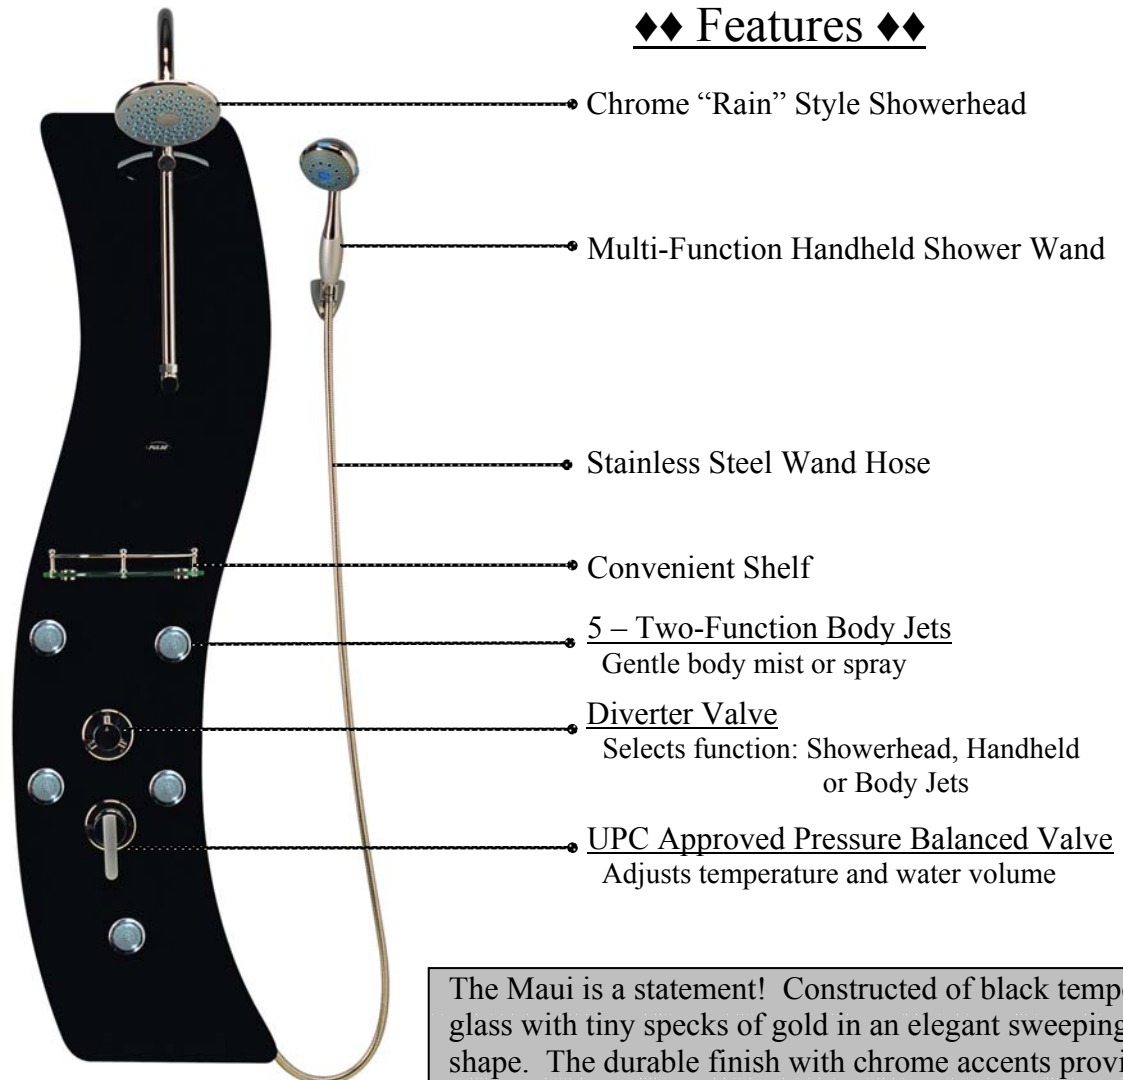

PULSE

SHOWERS PAS

Maui Model #1002

◆◆ Features ◆◆

The Maui is a statement! Constructed of black tempered glass with tiny specks of gold in an elegant sweeping 'S' shape. The durable finish with chrome accents provides easy maintenance. 5 two-function body sprays, large "rain" showerhead and handheld wand help to create a feeling of euphoria with a distinguished look of elegance!