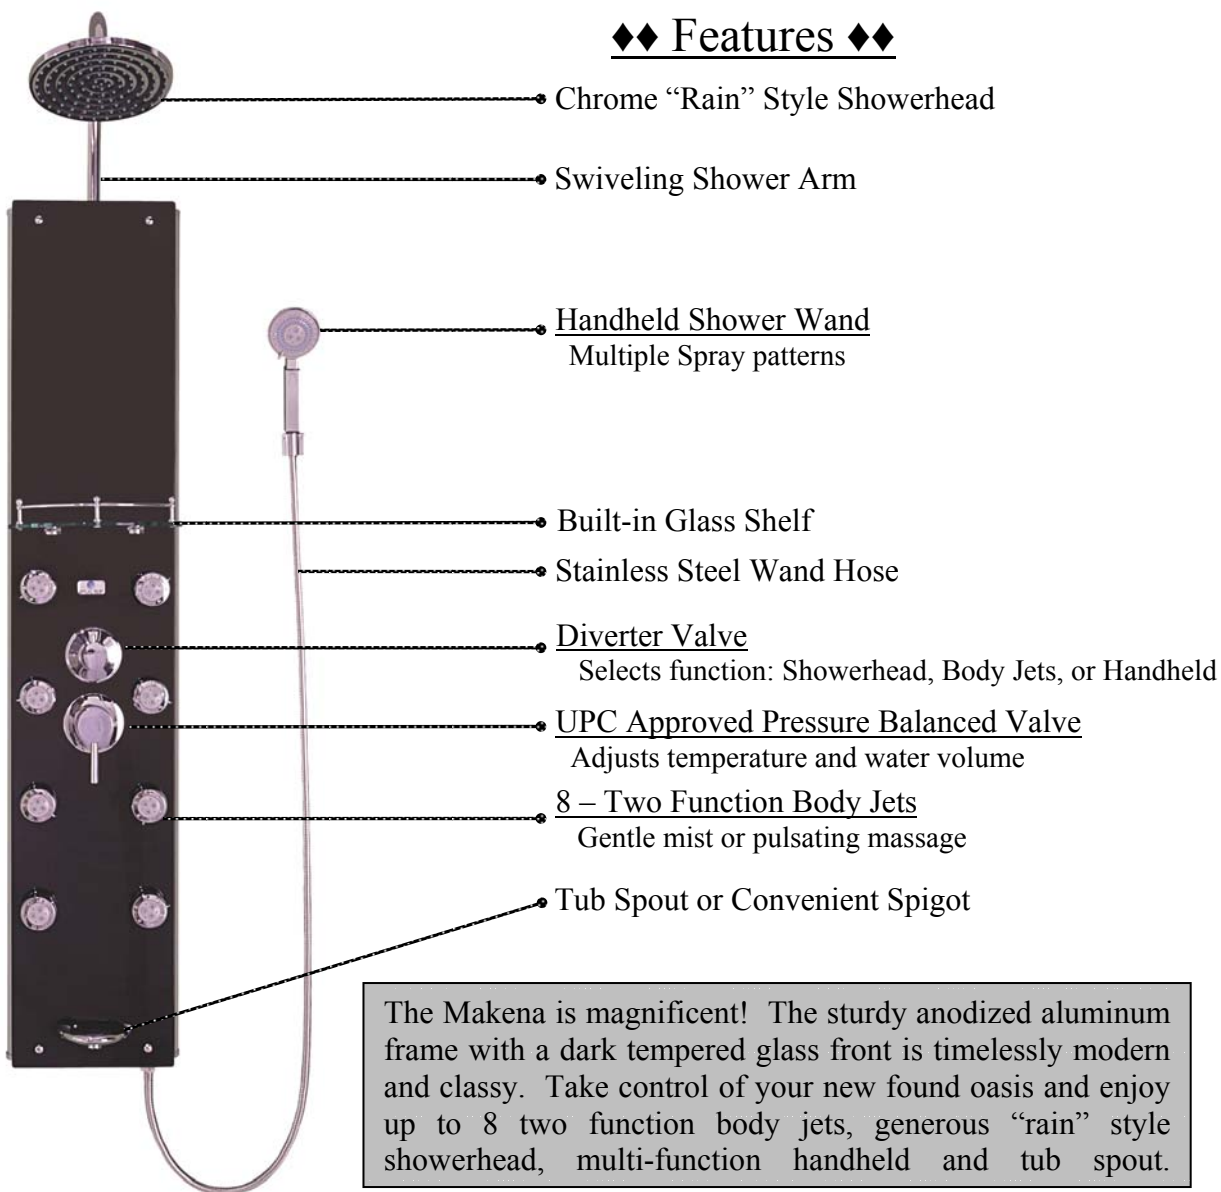

# PULSE

SHOWERS PAS

## Makena Model #1015

### ◆◆ Features ◆◆

• Chrome “Rain” Style Showerhead

• Swiveling Shower Arm

• Handheld Shower Wand  
Multiple Spray patterns

• Built-in Glass Shelf

• Stainless Steel Wand Hose

• Diverter Valve  
Selects function: Showerhead, Body Jets, or Handheld

• UPC Approved Pressure Balanced Valve  
Adjusts temperature and water volume

• 8 – Two Function Body Jets  
Gentle mist or pulsating massage

• Tub Spout or Convenient Spigot

The Makena is magnificent! The sturdy anodized aluminum frame with a dark tempered glass front is timelessly modern and classy. Take control of your new found oasis and enjoy up to 8 two function body jets, generous “rain” style showerhead, multi-function handheld and tub spout.