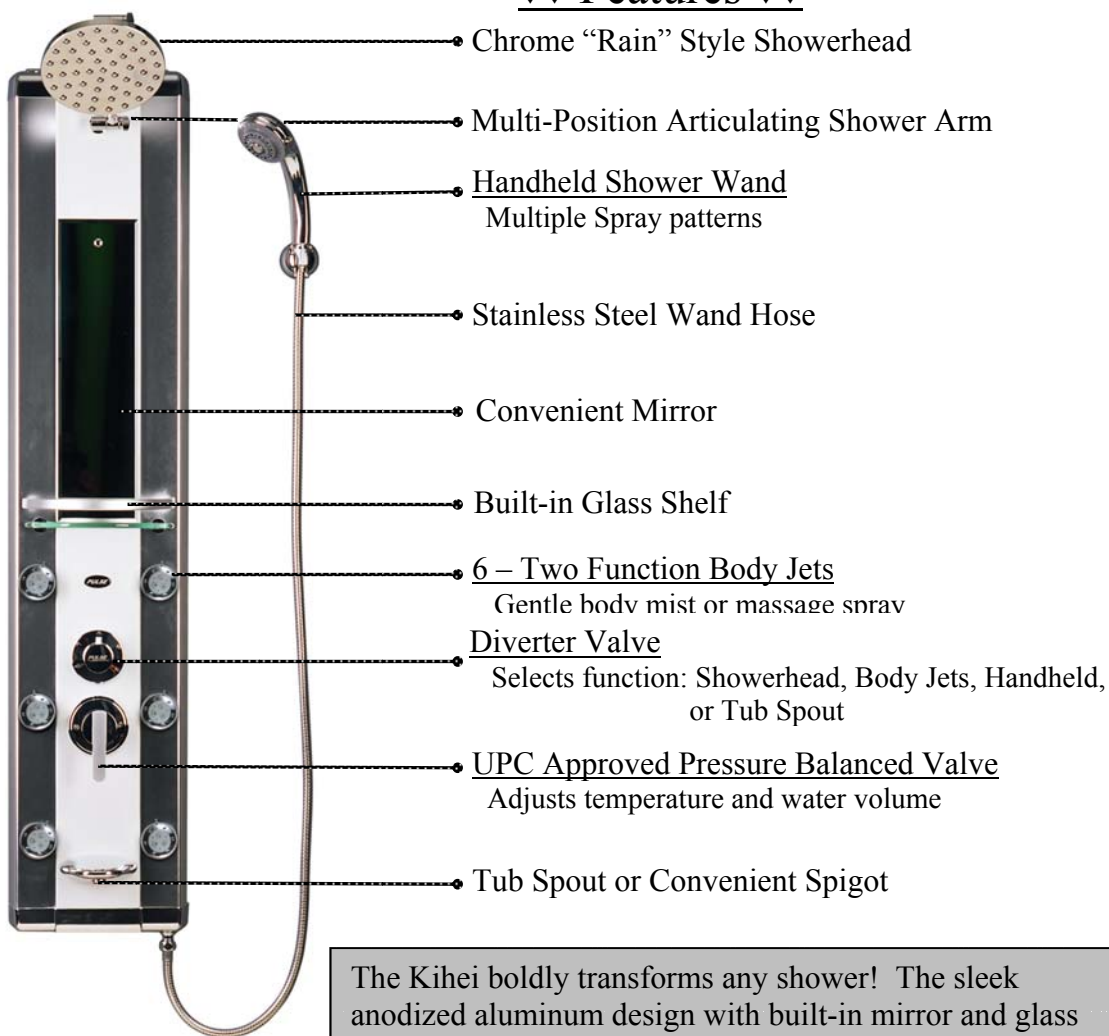

PULSE

SHOWERS PAS

Kihei Model #1013

◆◆ Features ◆◆

• Chrome “Rain” Style Showerhead

• Multi-Position Articulating Shower Arm

• Handheld Shower Wand
Multiple Spray patterns

• Stainless Steel Wand Hose

• Convenient Mirror

• Built-in Glass Shelf

• 6 – Two Function Body Jets
Gentle body mist or massage spray

• Diverter Valve
Selects function: Showerhead, Body Jets, Handheld,
or Tub Spout

• UPC Approved Pressure Balanced Valve
Adjusts temperature and water volume

• Tub Spout or Convenient Spigot

The Kihei boldly transforms any shower! The sleek anodized aluminum design with built-in mirror and glass shelf is as versatile as it is stylish. Enjoy the relaxing “rain” showerhead and 6 invigorating two-function body jets along with a multi-function handheld and tub spout. Form, function and fun brought harmoniously together.