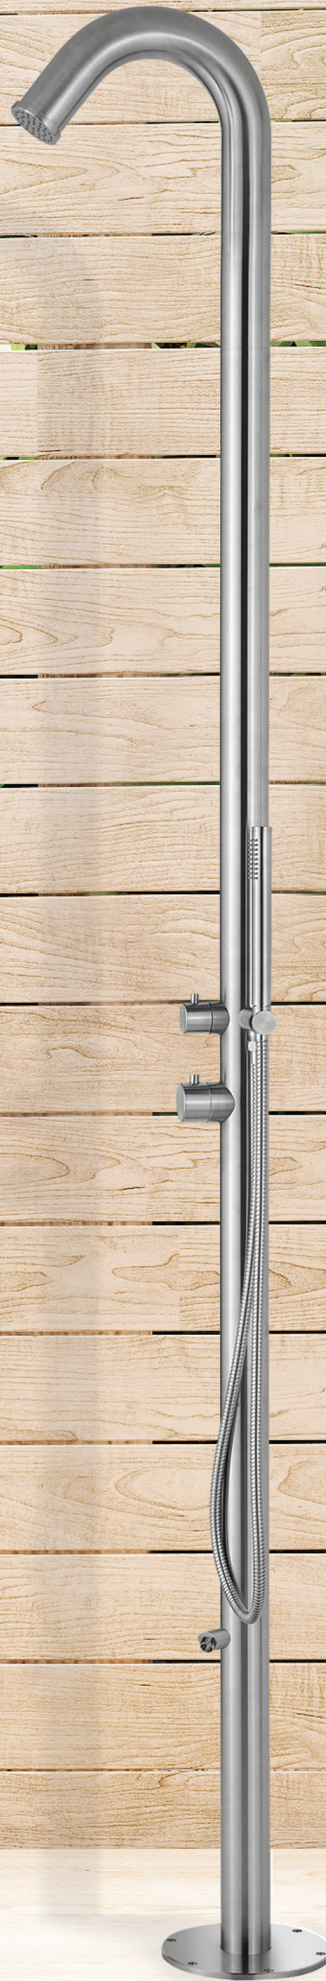

Wave Outdoor Shower

1055-SSB

The free standing Wave Outdoor Shower System is ideal for your outdoor living. Easy to install, the Wave will make your backyard a perfect place to enjoy the summer days.

- Floor mounted & pre-plumbed
- Easily connect to your outdoor water line
- 316 stainless steel brushed body made to withstand daily outdoor elements
- Easily select between functions via conveniently located diverter
- Sleek wand and foot rinse spout
- Freestanding base

Rev.B