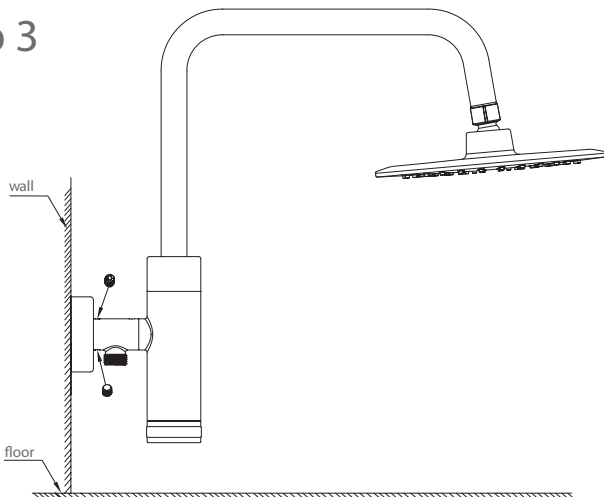

AQUARIUS

rain shower system

installation manual

step 1

step 2

step 3

final assembly

operation instructions:
Showerhead: Rotate diverter(9) for ON and OFF function.
Handshower(10): Rotate handle for ON and OFF function.

IMPORTANT: When exiting shower please make sure mixing valve is in the OFF/CLOSED position.

parts legend

- | | | |
|------------------|-----------------------------------|-----------------------|
| 1. showerhead | 6. escutcheon | 10. handshower on/off |
| 2. inlet fitting | 7. Extension (2) | 11. handshower |
| 3. flange | 8. Mounting screws w/ anchors (2) | 12. shower hose |
| 4. set screw (3) | 9. showerhead on/off | 13. top-tee |
| 5. shower body | | 14. rubber washer (3) |

Instructions:

1. Remove inlet fitting(2) from top-tee(13) by loosening set screws(4).
2. Remove top-tee(13) from shower body(5) by loosening set screws(4).
3. Determine length of nipple for your installation. If needed, add extension(s)(7) for proper length.

7. Tighten flange(3) against finished wall surface.

Optional: Drill two 3/16-in. holes through flange. Insert anchors(8) and secure with screws provided(8).

CAUTION: Live plumbing behind the wall.

8. Slide escutcheon(6) onto top-tee(13).
9. Re-insert top-tee(13) over inlet fitting(2).
Hint: Use soft soap to lubricate o-rings.
10. Vertically align top-tee(13) and secure with two set screws(4).
11. Slide escutcheon(6) against finished wall surface.
12. Attach shower body(5) to top-tee(13). Vertically align and secure with set screw(4).
13. Insert a rubber washer(14), attach hose(12) to top-tee(13) and handshower.
Note: Hex nut fastens to top-tee fitting(13). Tapered end of hose(12) attaches to handshower.
15. Insert handshower into bottom of shower body(5) until magnet is activated.
Note: Held with Magnetic holder
16. Attach showerhead (1) to shower arm.