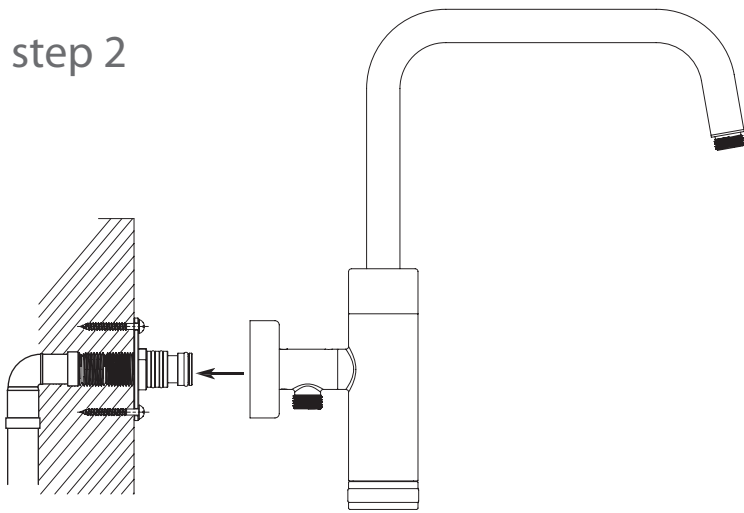

AQUARIUS

rain shower system

installation manual

step 1

step 2

step 3

final assembly

operation instructions:
Showerhead: Rotate diverter(9) for ON and OFF function.
Handshower(10): Rotate handle for ON and OFF function.

IMPORTANT: When exiting shower please make sure mixing valve is in the OFF/CLOSED position.

parts legend

- | | | |
|------------------|-----------------------------------|-----------------------|
| 1. showerhead | 6. escutcheon | 10. handshower on/off |
| 2. inlet fitting | 7. Extension (2) | 11. handshower |
| 3. flange | 8. Mounting screws w/ anchors (2) | 12. shower hose |
| 4. set screw (3) | 9. showerhead on/off | 13. top-tee |
| 5. shower body | | 14. rubber washer (3) |

Instructions:

1. Remove inlet fitting(2) from top-tee(13) by loosening set screws(4).
2. Remove top-tee(13) from shower body(5) by loosening set screws(4).
3. Determine length of nipple for your installation. If needed, add extension(s)(7) for proper length.

7. Tighten flange(3) against finished wall surface.

Optional: Drill two 3/16-in. holes through flange. Insert anchors(8) and secure with screws provided(8).

CAUTION: Live plumbing behind the wall.

8. Slide escutcheon(6) onto top-tee(13).
9. Re-insert top-tee(13) over inlet fitting(2).
Hint: Use soft soap to lubricate o-rings.
10. Vertically align top-tee(13) and secure with two set screws(4).
11. Slide escutcheon(6) against finished wall surface.
12. Attach shower body(5) to top-tee(13). Vertically align and secure with set screw(4).
13. Insert a rubber washer(14), attach hose(12) to top-tee(13) and handshower.
Note: Hex nut fastens to top-tee fitting(13). Tapered end of hose(12) attaches to handshower.
15. Insert handshower into bottom of shower body(5) until magnet is activated.
Note: Held with Magnetic holder
16. Attach showerhead (1) to shower arm.