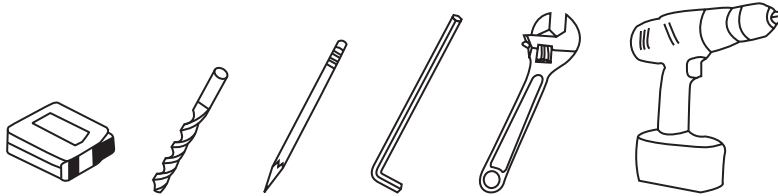

You Will Need The Following Tools:

LIFETIME LIMITED WARRANTY