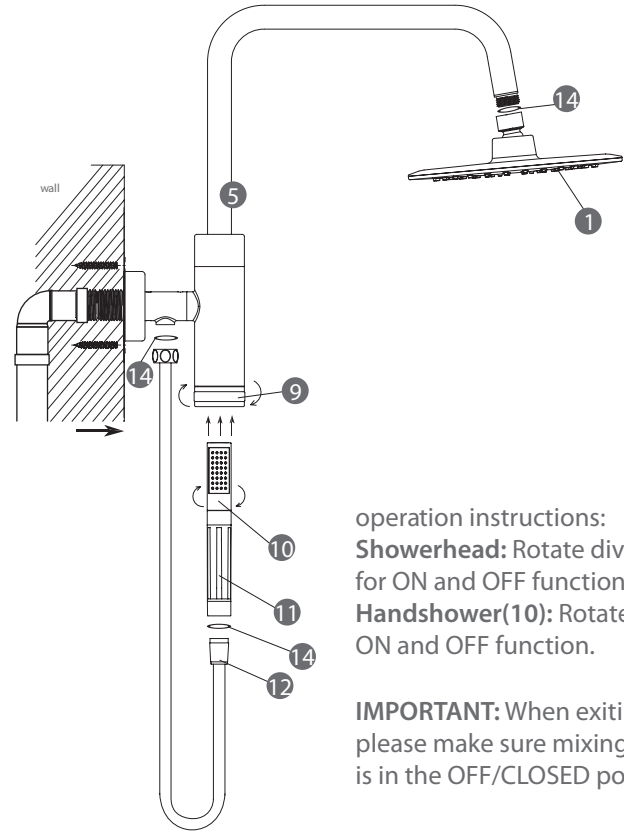

AQUARIUS

rain shower system

installation manual

step 1

step 2

step 3

final assembly

operation instructions:
Showerhead: Rotate diverter(9) for ON and OFF function.
Handshower(10): Rotate handle for ON and OFF function.

IMPORTANT: When exiting shower please make sure mixing valve is in the OFF/CLOSED position.

parts legend

- | | | |
|------------------|-----------------------------------|-----------------------|
| 1. showerhead | 6. escutcheon | 10. handshower on/off |
| 2. inlet fitting | 7. Extension (2) | 11. handshower |
| 3. flange | 8. Mounting screws w/ anchors (2) | 12. shower hose |
| 4. set screw (3) | 9. showerhead on/off | 13. top-tee |
| 5. shower body | | 14. rubber washer (3) |

Instructions:

1. Remove inlet fitting(2) from top-tee(13) by loosening set screws(4).
2. Remove top-tee(13) from shower body(5) by loosening set screws(4).
3. Determine length of nipple for your installation. If needed, add extension(s)(7) for proper length.

7. Tighten flange(3) against finished wall surface.

Optional: Drill two 3/16-in. holes through flange. Insert anchors(8) and secure with screws provided(8).

CAUTION: Live plumbing behind the wall.

8. Slide escutcheon(6) onto top-tee(13).
9. Re-insert top-tee(13) over inlet fitting(2).
Hint: Use soft soap to lubricate o-rings.
10. Vertically align top-tee(13) and secure with two set screws(4).
11. Slide escutcheon(6) against finished wall surface.
12. Attach shower body(5) to top-tee(13). Vertically align and secure with set screw(4).
13. Insert a rubber washer(14), attach hose(12) to top-tee(13) and handshower.
Note: Hex nut fastens to top-tee fitting(13). Tapered end of hose(12) attaches to handshower.
15. Insert handshower into bottom of shower body(5) until magnet is activated.
Note: Held with Magnetic holder
16. Attach showerhead (1) to shower arm.