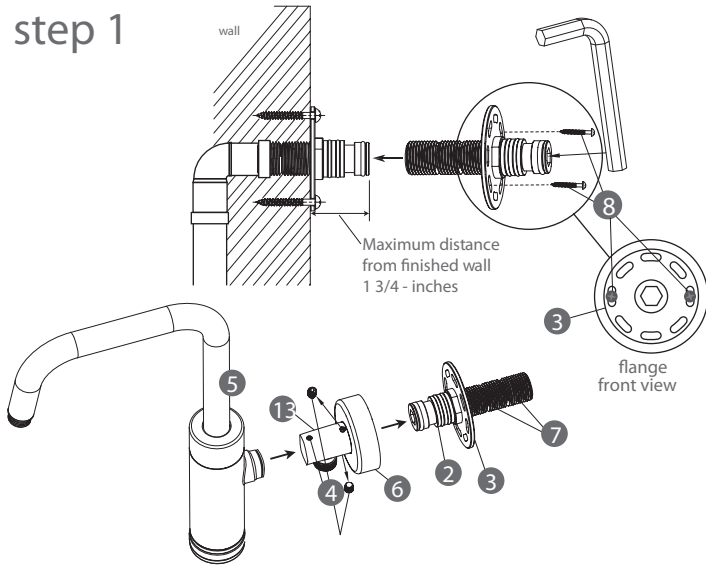

AQUARIUS

rain shower system

installation manual

step 1

step 2

step 3

final assembly

operation instructions:
Showerhead: Rotate diverter(9) for ON and OFF function.
Handshower(10): Rotate handle for ON and OFF function.

Instructions:

1. Remove inlet fitting(2) from top-tee(13) by loosening set screws(4).
2. Remove top-tee(13) from shower body(5) by loosening set screws(4).
3. Determine length of nipple for your installation. If needed, add extension(s)(7) for proper length.

Note: drawing on Step 1 for correct length.

4. Apply PTFE tape (clockwise) or plumber's thread sealant to nipple threads.
5. Thread flange(3) on to inlet fitting(2).
6. Use Allen wrench to securely tighten nipple into wall fitting ensuring no leaks.

7. Tighten flange(3) against finished wall surface.

Optional: Drill two 3/16-in. holes through flange. Insert anchors(8) and secure with screws provided(8).

CAUTION: Live plumbing behind the wall.

8. Slide escutcheon(6) onto top-tee(13).
9. Re-insert top-tee(13) over inlet fitting(2).
Hint: Use soft soap to lubricate o-rings.
10. Vertically align top-tee(13) and secure with two set screws(4).
11. Slide escutcheon(6) against finished wall surface.
12. Attach shower body(5) to top-tee(13). Vertically align and secure with set screw(4).
13. Insert a rubber washer(14), attach hose(12) to top-tee(13) and handshower.
Note: Hex nut fastens to top-tee fitting(13). Tapered end of hose(12) attaches to handshower.
15. Insert handshower into bottom of shower body(5) until magnet is activated.
Note: Held with Magnetic holder
16. Attach showerhead (1) to shower arm.