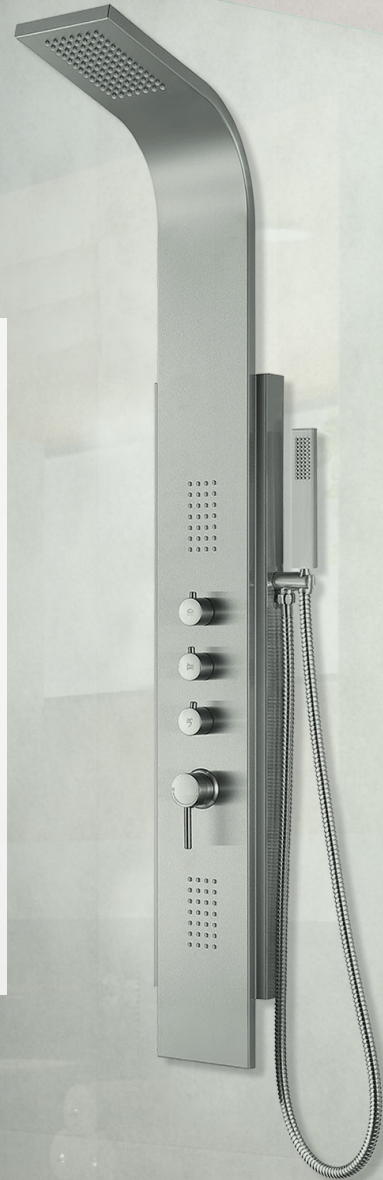

PULSE
SHOWERSPAS

Malibu

1043-SSB

The PULSE Malibu ShowerSpa is stylish, contemporary, and sleek! Chrome fixtures compliment the beautiful stainless steel panel. This unit includes two oversized single-function body sprays, a sleek handshower, and a rain showerhead.

- Surface mounted & pre-plumbed
- Stainless steel brushed body and brushed-nickel fixtures
- Oversized body jets
- Single-function handshower
- Run all water pressure to one function or distribute to multiple functions