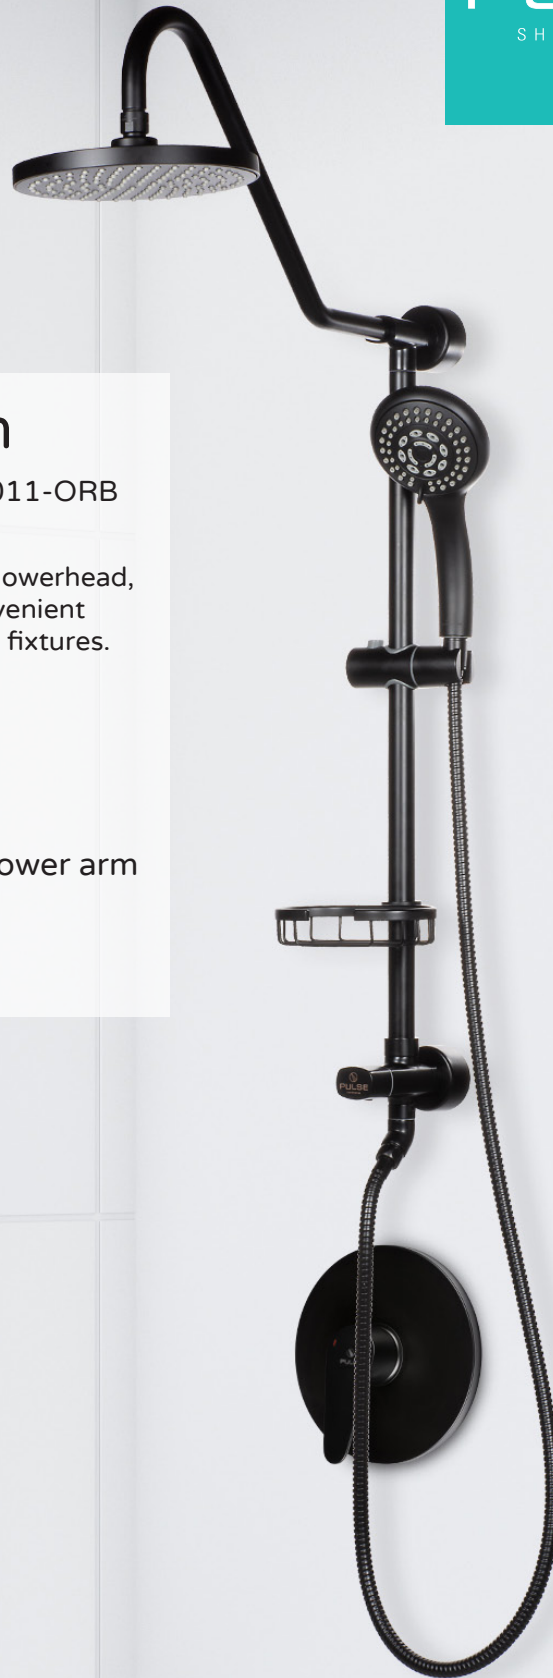

Kauai III Shower System

1011-BN | 1011- BG | 1011-CH | 1011-MB | 1011-ORB

The Kauai Shower System includes an 8 inch rain showerhead, five-function handshower, slide bar, soap dish, convenient lower diverter, made of brass construction and ABS fixtures.

- Surface mounted & pre-plumbed
- 8 inch rain showerhead
- 5-function handshower
- Brass slide bar, soap dish, diverter, and shower arm
- Convenient lower diverter
- Drill-less installation

Rev.F