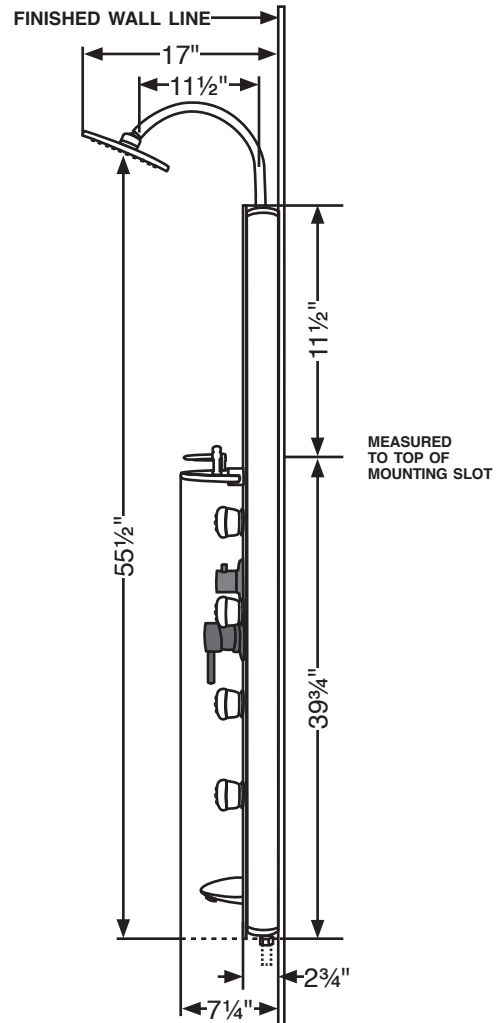

### PRODUCT FEATURES

- Anodized aluminum alloy/Black tempered glass
- 7-in. rain style shower head - swivel shower arm/chrome finish
- Multi-function hand-held shower wand with stainless steel hose
- 8 - Dual function body-spray jets: gentle mist/massaging spray
- Diverter valve selects 6 functions: shower head/shower head & top 4 body spray jets/ top 4 body spray jets/8 body spray jets/hand-held shower wand/or tub spout
- Built-in glass shelf
- Tub spout or convenient spigot
- 1/2-in. stub-out required for supply lines

### WARRANTY

3 year

The measurements shown are for reference only.

Rev. 05/10

TO ORDER PARTS CALL: 1-888-PULSE-20

[www.pulseshower spas.com](http://www.pulseshower spas.com)