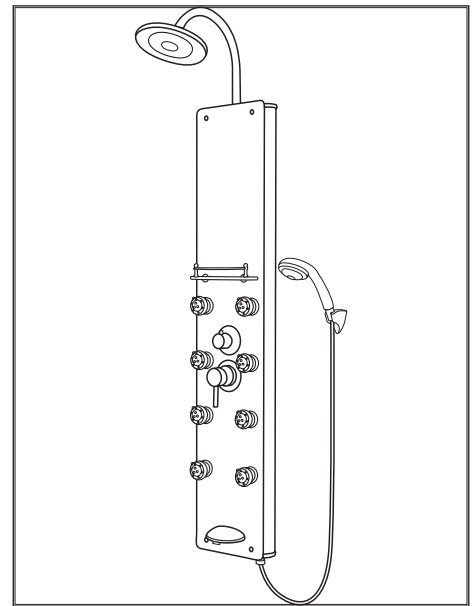

PULSE

SHOWERSPAS

MAKENA SHOWERSPA

Model#: 1015

Start your day in a whole new way!

GENERAL DESCRIPTION:

The Makena is magnificent! The sturdy anodized aluminum frame with a dark tempered glass front is timelessly modern and classy. Take control of your new found oasis and enjoy up to 8 two-function body spray jets, generous rain style shower head, multi-function hand-held shower wand and tub spout. Bringing harmony and balance through hydrotherapy.

PRODUCT FEATURES

- Anodized aluminum alloy/Black tempered glass
- 7-in. rain style shower head - swivel shower arm/chrome finish
- Multi-function hand-held shower wand with stainless steel hose
- 8 - Dual function body-spray jets: gentle mist/massaging spray
- Diverter valve selects 6 functions: shower head/shower head & top 4 body spray jets/ top 4 body spray jets/8 body spray jets/hand-held shower wand/or tub spout
- Built-in glass shelf
- Tub spout or convenient spigot
- 1/2-in. stub-out required for supply lines

STANDARDS

- Third party certified to ASME A112.18.1-2005/CSA B125.1-05 and other applicable standards and the Uniform Plumbing Code
- UPC approved pressure balanced valve-adjusts temperature and water volume
- Backflow protection in the hand held shower hose

WARRANTY

3 year

The measurements shown are for reference only.

Rev. 05/10

TO ORDER PARTS CALL: 1-888-PULSE-20

www.pulshowerspas.com