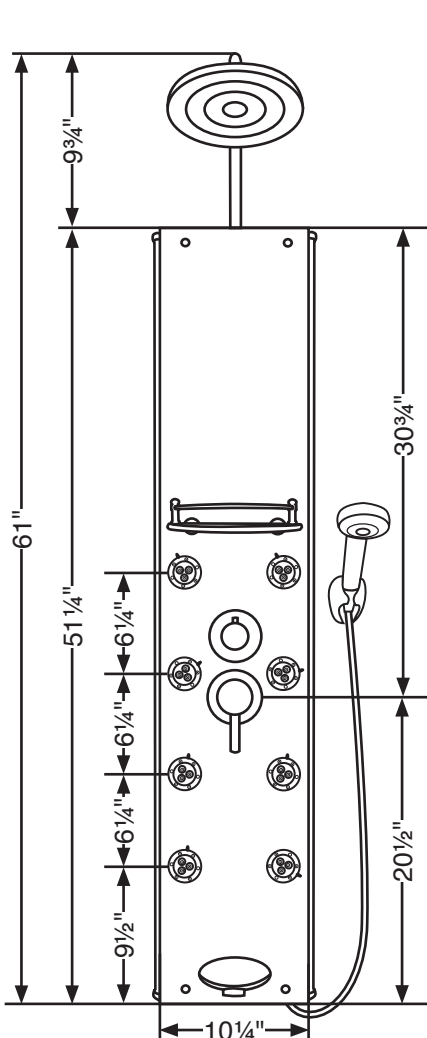

PULSE

SHOWERSPAS

MAKENA SHOWERSPA

Model#: 1015

Start your day in a whole new way!

GENERAL DESCRIPTION:

The Makena is magnificent! The sturdy anodized aluminum frame with a dark tempered glass front is timelessly modern and classy. Take control of your new found oasis and enjoy up to 8 two-function body spray jets, generous rain style shower head, multi-function hand-held shower wand and tub spout. Bringing harmony and balance through hydrotherapy.

PRODUCT FEATURES

- Anodized aluminum alloy/Black tempered glass
- 7-in. rain style shower head - swivel shower arm/chrome finish
- Multi-function hand-held shower wand with stainless steel hose
- 8 - Dual function body-spray jets: gentle mist/massaging spray
- Diverter valve selects 6 functions: shower head/shower head & top 4 body spray jets/ top 4 body spray jets/8 body spray jets/hand-held shower wand/or tub spout
- Built-in glass shelf
- Tub spout or convenient spigot
- 1/2-in. stub-out required for supply lines

STANDARDS

- Third party certified to ASME A112.18.1-2005/CSA B125.1-05 and other applicable standards and the Uniform Plumbing Code
- UPC approved pressure balanced valve-adjusts temperature and water volume
- Backflow protection in the hand held shower hose

WARRANTY

3 year

The measurements shown are for reference only.

Rev. 05/10

TO ORDER PARTS CALL: 1-888-PULSE-20

www.pulshowerspas.com