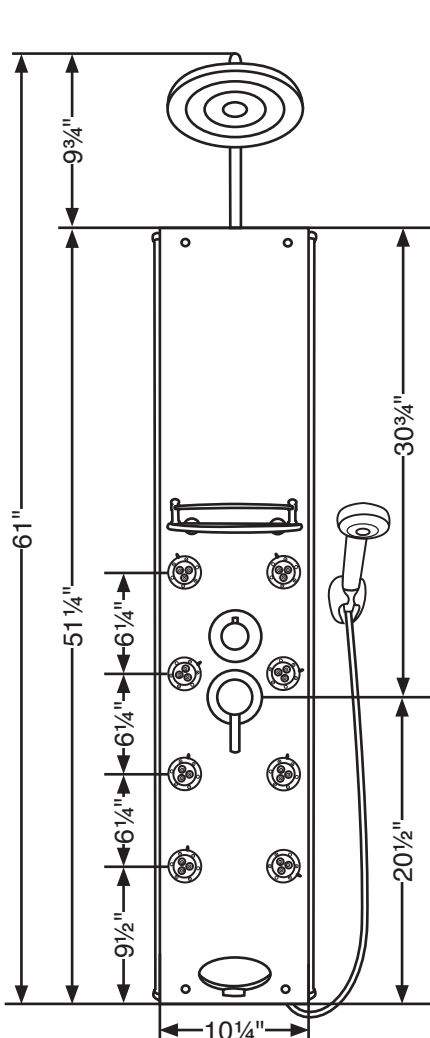

### PRODUCT FEATURES

- Anodized aluminum alloy/Black tempered glass
- 7-in. rain style shower head - swivel shower arm/chrome finish
- Multi-function hand-held shower wand with stainless steel hose
- 8 - Dual function body-spray jets: gentle mist/massaging spray
- Diverter valve selects 6 functions: shower head/shower head & top 4 body spray jets/ top 4 body spray jets/8 body spray jets/hand-held shower wand/or tub spout
- Built-in glass shelf
- Tub spout or convenient spigot
- 1/2-in. stub-out required for supply lines

### STANDARDS

- Third party certified to ASME A112.18.1-2005/CSA B125.1-05 and other applicable standards and the Uniform Plumbing Code
- UPC approved pressure balanced valve-adjusts temperature and water volume
- Backflow protection in the hand held shower hose

### WARRANTY

3 year

The measurements shown are for reference only.

Rev. 05/10

TO ORDER PARTS CALL: 1-888-PULSE-20

[www.pulseshower spas.com](http://www.pulseshower spas.com)