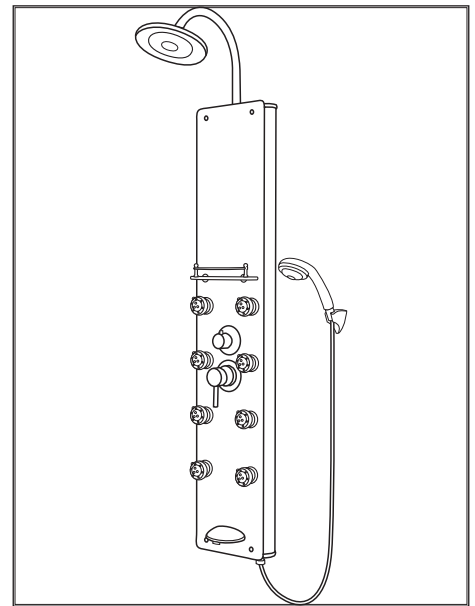

### GENERAL DESCRIPTION:

The Makena is magnificent! The sturdy anodized aluminum frame with a dark tempered glass front is timelessly modern and classy. Take control of your new found oasis and enjoy up to 8 two-function body spray jets, generous rain style shower head, multi-function hand-held shower wand and tub spout. Bringing harmony and balance through hydrotherapy.

### PRODUCT FEATURES

- Anodized aluminum alloy/Black tempered glass
- 7-in. rain style shower head - swivel shower arm/chrome finish
- Multi-function hand-held shower wand with stainless steel hose
- 8 - Dual function body-spray jets: gentle mist/massaging spray
- Diverter valve selects 6 functions: shower head/shower head & top 4 body spray jets/ top 4 body spray jets/8 body spray jets/hand-held shower wand/or tub spout
- Built-in glass shelf
- Tub spout or convenient spigot
- 1/2-in. stub-out required for supply lines

### STANDARDS

- Third party certified to ASME A112.18.1-2005/CSA B125.1-05 and other applicable standards and the Uniform Plumbing Code
- UPC approved pressure balanced valve-adjusts temperature and water volume
- Backflow protection in the hand held shower hose

### WARRANTY

3 year

The measurements shown are for reference only.

Rev. 05/10

TO ORDER PARTS CALL: 1-888-PULSE-20

[www.pulseshower spas.com](http://www.pulseshower spas.com)