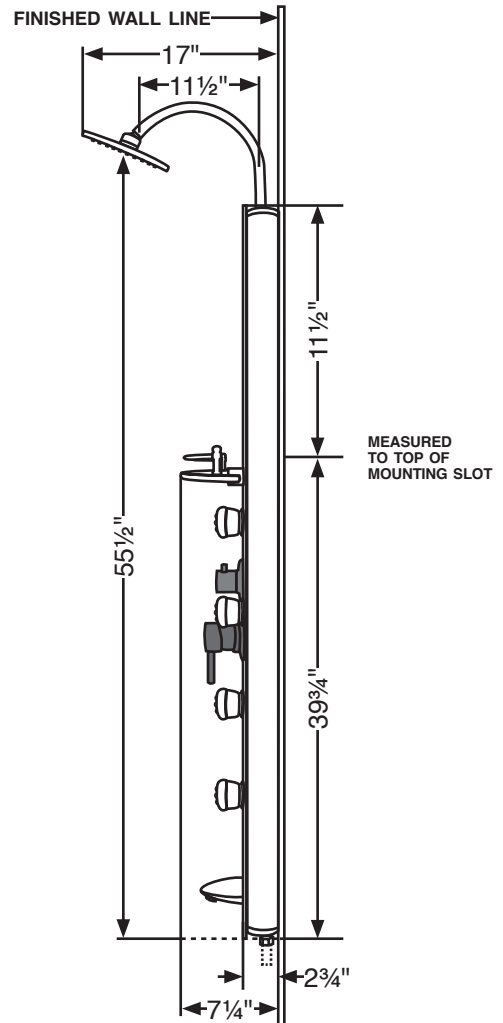

PULSE

SHOWERSPAS

MAKENA SHOWERSPA

Model#: 1015

Start your day in a whole new way!

GENERAL DESCRIPTION:

The Makena is magnificent! The sturdy anodized aluminum frame with a dark tempered glass front is timelessly modern and classy. Take control of your new found oasis and enjoy up to 8 two-function body spray jets, generous rain style shower head, multi-function hand-held shower wand and tub spout. Bringing harmony and balance through hydrotherapy.

PRODUCT FEATURES

- Anodized aluminum alloy/Black tempered glass
- 7-in. rain style shower head - swivel shower arm/chrome finish
- Multi-function hand-held shower wand with stainless steel hose
- 8 - Dual function body-spray jets: gentle mist/massaging spray
- Diverter valve selects 6 functions: shower head/shower head & top 4 body spray jets/ top 4 body spray jets/8 body spray jets/hand-held shower wand/or tub spout
- Built-in glass shelf
- Tub spout or convenient spigot
- 1/2-in. stub-out required for supply lines

STANDARDS

- Third party certified to ASME A112.18.1-2005/CSA B125.1-05 and other applicable standards and the Uniform Plumbing Code
- UPC approved pressure balanced valve-adjusts temperature and water volume
- Backflow protection in the hand held shower hose

WARRANTY

3 year

The measurements shown are for reference only.

Rev. 05/10

TO ORDER PARTS CALL: 1-888-PULSE-20

www.pulshowerspas.com