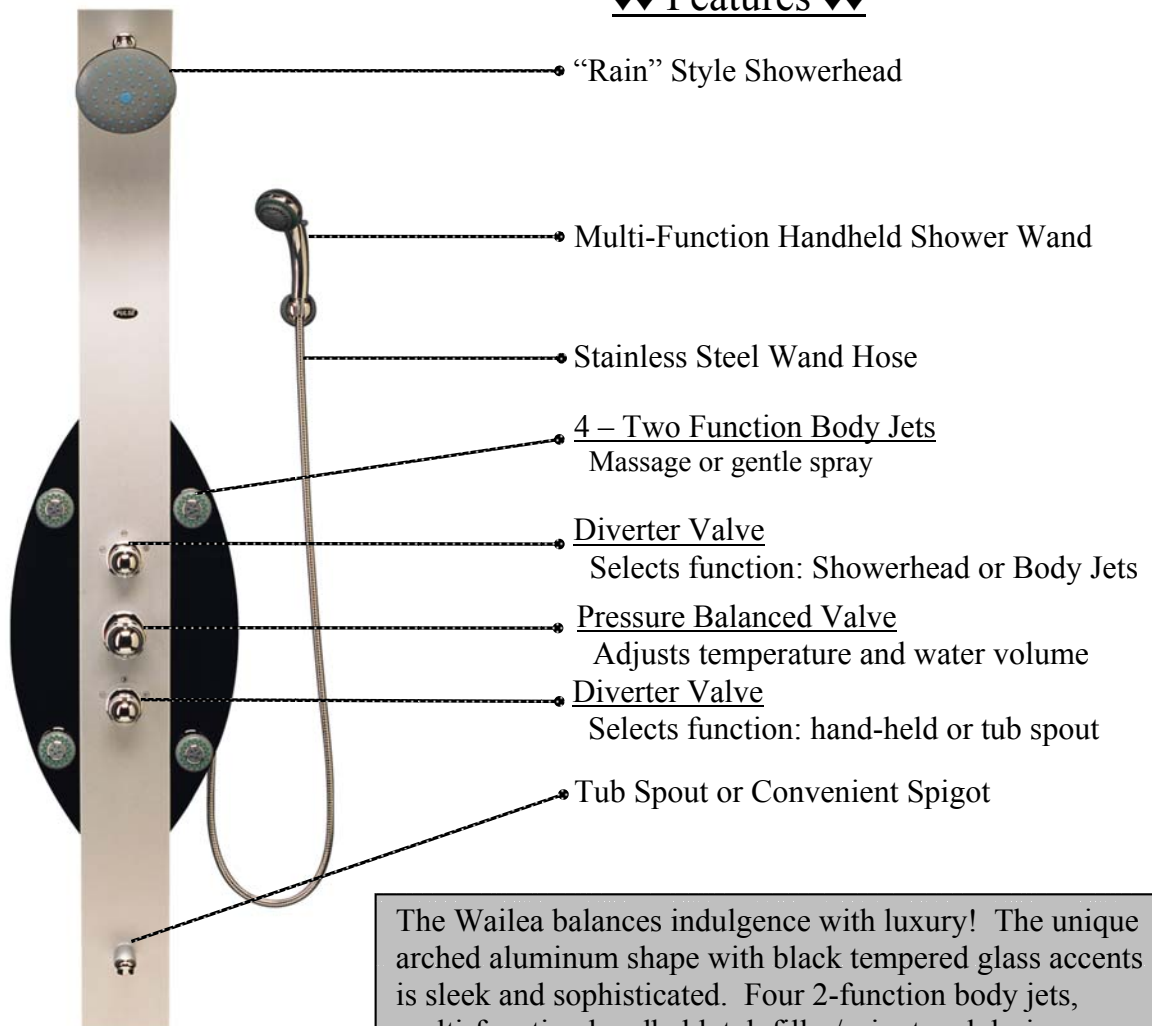

# PULSE

SHOWERS PAS

## Wailea Model #1004

### ◆◆ Features ◆◆

The Wailea balances indulgence with luxury! The unique arched aluminum shape with black tempered glass accents is sleek and sophisticated. Four 2-function body jets, multi-function handheld, tub filler/spigot and designer rain showerhead provide optimal function with a distinctive modern design.