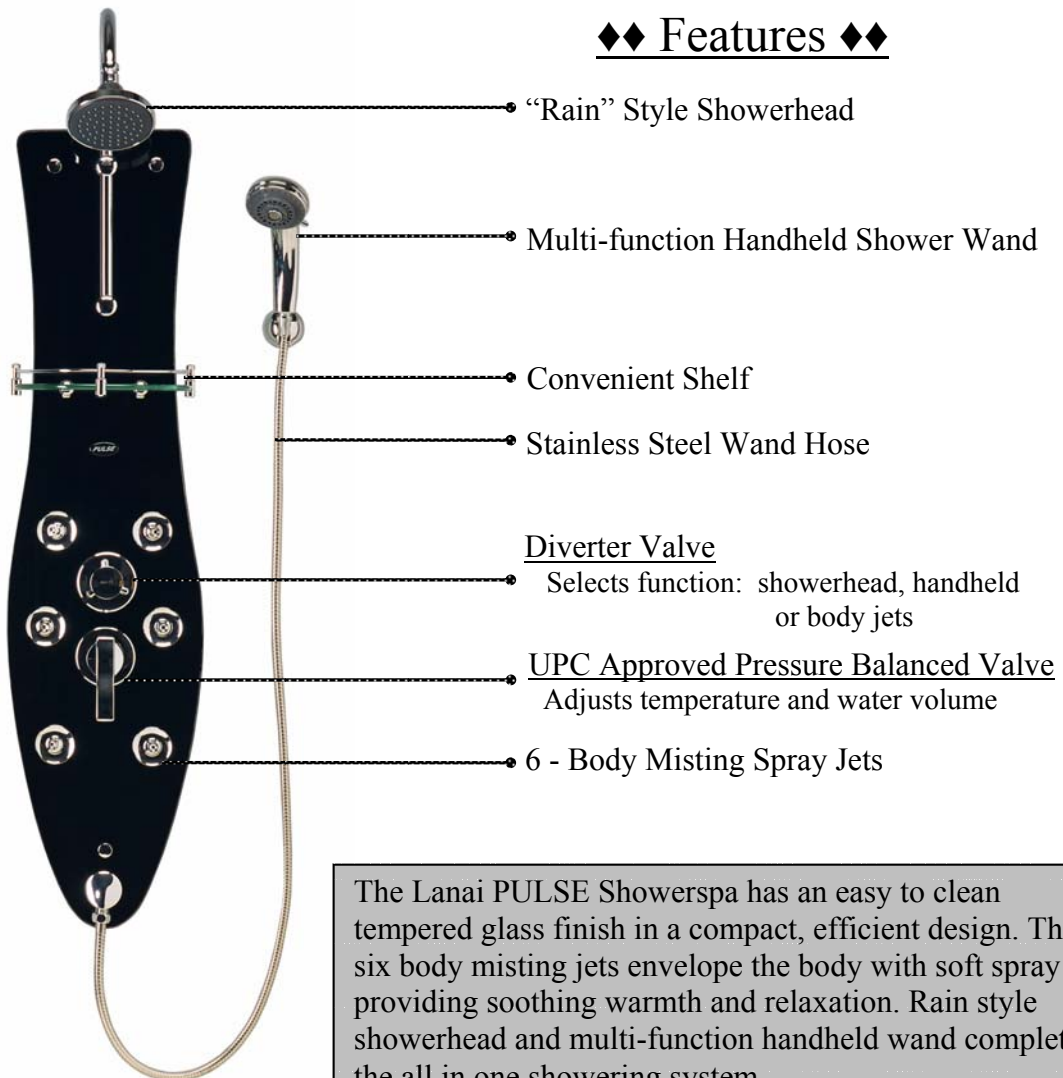

PULSE

SHOWERSPAS

Lanai Model #1009B

◆◆ Features ◆◆

• “Rain” Style Showerhead

• Multi-function Handheld Shower Wand

• Convenient Shelf

• Stainless Steel Wand Hose

Diverter Valve

• Selects function: showerhead, handheld or body jets

UPC Approved Pressure Balanced Valve

• Adjusts temperature and water volume

• 6 - Body Misting Spray Jets

The Lanai PULSE Showerspa has an easy to clean tempered glass finish in a compact, efficient design. The six body misting jets envelope the body with soft spray providing soothing warmth and relaxation. Rain style showerhead and multi-function handheld wand complete the all in one showering system.